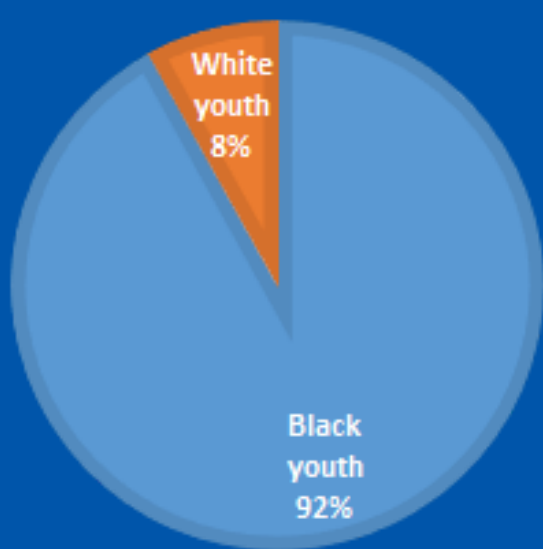

PENN HILLS SCHOOL DISTRICT

BLACK YOUTH ARE SUSPENDED AT

4x

THE RATE OF THEIR WHITE PEERS

BLACK YOUTH WITH DISABILITIES ARE SUSPENDED AT

6x

THE RATE OF WHITE YOUTH WITH DISABILITIES

Total Expulsions

11 out of 12 expulsions were issued to Black youth

YOUTH WITH DISABILITIES ARE SUSPENDED AT

TWICE

THE RATE OF THEIR PEERS WITHOUT DISABILITIES

BLACK STUDENTS ACCOUNTED FOR

87%

OF ALL SCHOOL DAYS MISSED DUE TO OUT OF SCHOOL SUSPENSIONS (2047 OUT OF 2353 DAYS)

IN 2018, THERE WERE 29 ARRESTS.

93%

WERE ISSUED TO BLACK YOUTH.